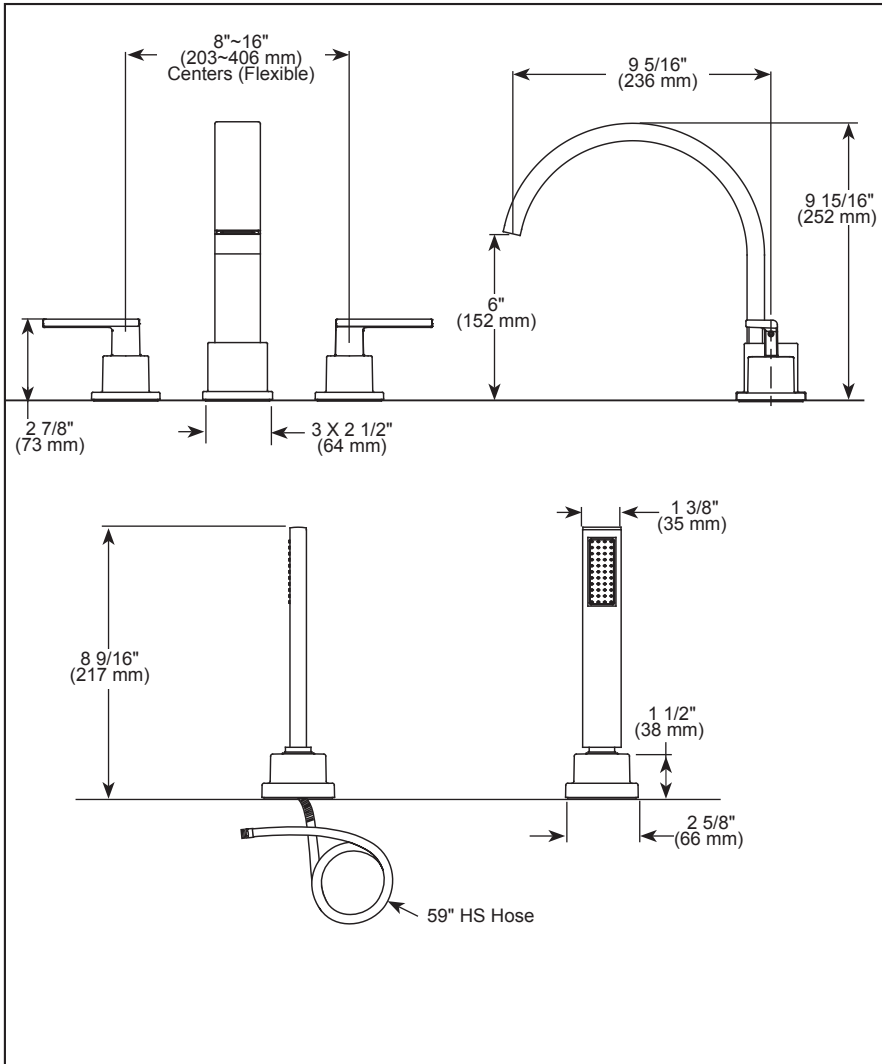

WARRANTY:

- Parts and Finish – Lifetime limited warranty; or for commercial purchasers, 10 years for multi-family residential (apartments and condominiums) and 5 years for all other commercial uses, in each case from the date the product is received by the original purchaser or their authorized representative (installation contractor, etc.).
- Please go to www.deltafaucet.com for the complete details of our limited warranty.