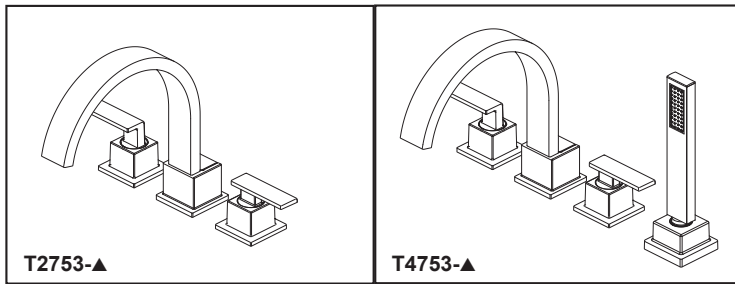

voyez ce que Delta peut faire®

GARNITURE DE ROBINET DE BAINOIRE ROMAINE / HYDROMASSAGE

- Collection pour salle de bain Zura^{MD}
- Installation à trois trous (Série T2753)
- Installation à quatre trous (Série T4753)

CARACTÉRISTIQUES :

- Douchette à réglage unique (T4753-▲)

SPÉCIFICATIONS STANDARDS :

- Douchette H₂Okinetic^{MD} à débit d'eau efficace de 1,75 gpm à 80 psi, 6,6 L/min à 550 kPa
- Garniture uniquement pour robinet de baignoire romaine à deux poignées, pour montage dissimulé
- Contrôle de la température et du volume à l'aide des poignées
- La robinetterie brute doit être commandée pour compléter l'installation
  - -R4707 pour quatre trous
  - -R2700 ou R2707 pour trois trous
  - -RP23601 pour installation fixe à trois trous de 10 po (254 mm)
- Des fiches techniques distinctes sont disponibles pour chaque ensemble de robinetterie brute, si plus de détails sont nécessaires.
- La douchette comprend des clapets anti-retour doubles certifiés pour prévenir le reflux (T4753-▲)

GARANTIE:

- Pièces et finition – Garantie à vie limitée; ou pour les clients commerciaux, 10 ans pour les résidences multifamiliales (appartements et condominiums) et 5 ans pour tout autre usage commercial, dans tous les cas à compter de la date de réception du produit par l'acheteur initial ou son représentant autorisé (installateur, etc.).
- Veuillez consulter le site fr.deltafaucet.ca pour tous les détails de notre garantie limitée.

CONFORME À :

- ASME A112.18.1 / CSA B125.1
- EPA WaterSense^{MD} - S'applique uniquement au T4753-▲
- ♿ ICC/ANSI A117.1- Contrôle de la soupape uniquement